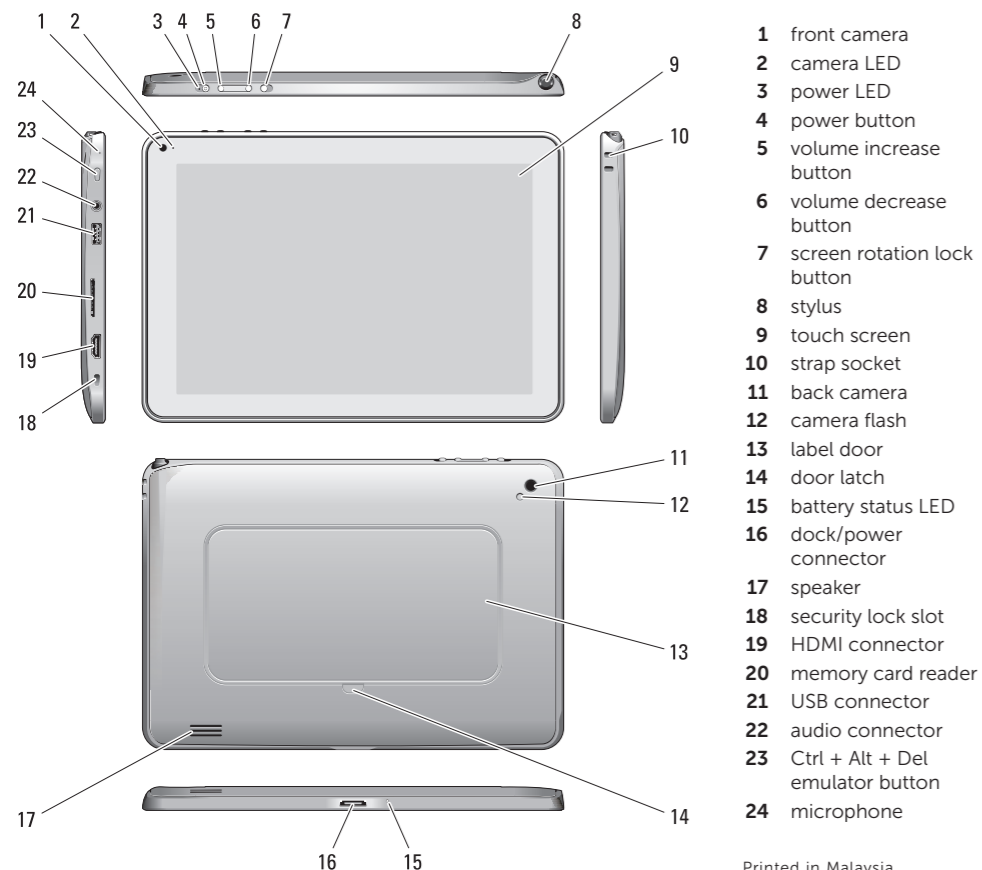

About Warnings

⚠ WARNING: A WARNING indicates a potential for property damage, personal injury, or death.

Views | Tampilan

- 1 front camera
- 2 camera LED
- 3 power LED
- 4 power button
- 5 volume increase button
- 6 volume decrease button
- 7 screen rotation lock button
- 8 stylus
- 9 touch screen
- 10 strap socket
- 11 back camera
- 12 camera flash
- 13 label door
- 14 door latch
- 15 battery status LED
- 16 dock/power connector
- 17 speaker
- 18 security lock slot
- 19 HDMI connector
- 20 memory card reader
- 21 USB connector
- 22 audio connector
- 23 Ctrl + Alt + Del emulator button
- 24 microphone

Tentang Peringatan

⚠ PERINGATAN: PERINGATAN yang menunjukkan potensi terjadinya kerusakan properti, cedera pasti pada seseorang, atau kematian.

- 1 kamera depan
- 2 LED kamera
- 3 LED Daya
- 4 tombol daya
- 5 tombol peningkat volume
- 6 tombol penurun volume
- 7 tombol kunci rotasi layar
- 8 stylus
- 9 layar sentuh
- 10 soket tali
- 11 kamera belakang
- 12 lampu kilat kamera
- 13 pintu label
- 14 kancing pintu
- 15 LED status baterai
- 16 konektor daya/dock
- 17 speaker
- 18 slot kunci keamanan
- 19 Konektor HDMI
- 20 pembaca kartu pintar
- 21 konektor USB
- 22 konektor audio
- 23 tombol emulator Ctrl + Alt + Del
- 24 Mikrofon

Power	
Coin-cell battery	3 V CR2032 lithium ion
Voltage	19 V DC
Current Consumption	1.58 A
Physical	
Height (with a WLED panel)	14.20 mm to 14.70 mm (0.56 inch to 0.58 inch)
Width	272 mm (10.70 inches)
Depth	186 mm (7.32 inches)
Weight (Minimum)	806.41 g (1.78 lb)
Environmental	
Operating Temperature	0 °C to 35 °C (32 °F to 95 °F)